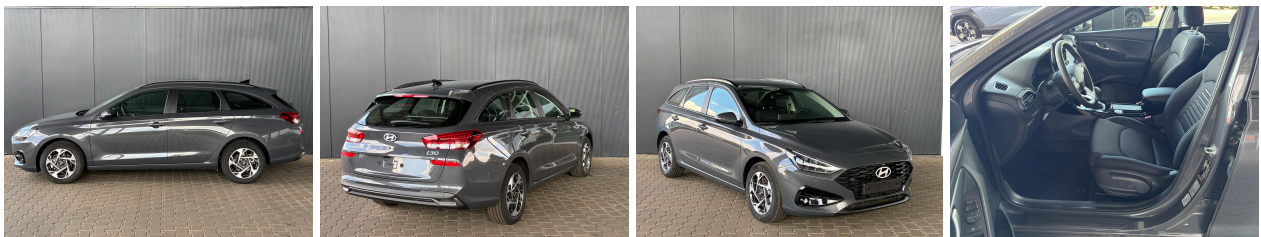

Hyundai i30

Comfort 1.0 TGDl

Gasoline - Manual - 15km - 05/2025

Ref 64442

[All images](#)

Hyundai i30

Comfort 1.0 TGDI

Gasoline - Manual - 15km - 05/2025

Ref 64442

Description

Make	Hyundai
Model	i30
Description	Comfort 1.0 TGDI
Mileage	15 km
Type	Passenger car
Body type	Break / Station wagon
Doors	5
Seats	5
Exterior color	Grey
Interior color	Grey
Upholstery	Cloth

Technical

Fuel type	Gasoline	Gears	6
Gearbox	Manual	Cylinders	0
Cylinder capacity	998 cc	Horse power	101 hp
Power KW	74 kw		
Drive train	Front		

Dimensions

Weight empty	1378 kg
--------------	---------

Hyundai i30