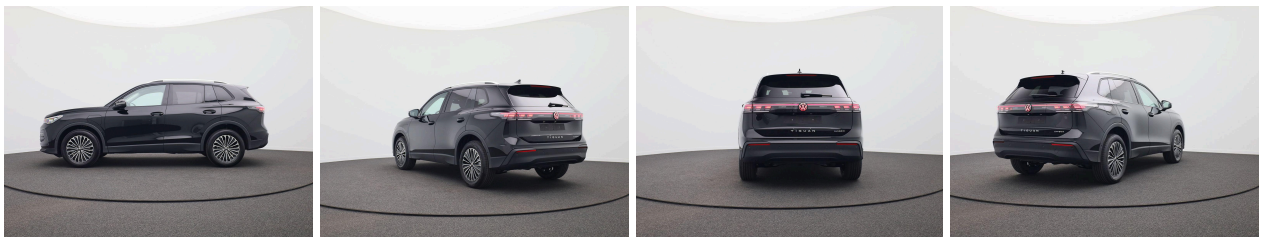

Volkswagen Tiguan

Life 1.5 Plug-in Hybrid Gasoline 204hp

Plug-in Hybrid Gasoline - Automatic - 2km - 06/2026

Ref 63800

[All images](#)

Volkswagen Tiguan

Life 1.5 Plug-in Hybrid Gasoline 204hp

Plug-in Hybrid Gasoline - Automatic - 2km - 06/2026

Ref 63800

Description

Make	Volkswagen
Model	Tiguan
Description	Life 1.5 Plug-in Hybrid Gasoline 204hp
Mileage	2 km
Type	Passenger car
Body type	SUV / Off-Road
Doors	5
Seats	5
Exterior color	Black
Interior color	Other
Upholstery	Part leather

Technical

Fuel type	Plug-in Hybrid Gasoline	Gears	1
Gearbox	Automatic	Cylinders	0
Cylinder capacity	1498 cc	Horse power	204 hp
Power KW	150 kw		
Drive train	Front		

Dimensions

Weight empty	1866 kg	Weight max	2410 kg
--------------	---------	------------	---------