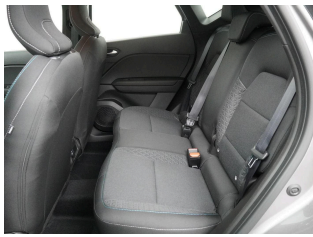

Renault Captur

Evolution TCe 115HP

Gasoline - Manual - 0km - 03/2026

Ref 63709

[All images](#)