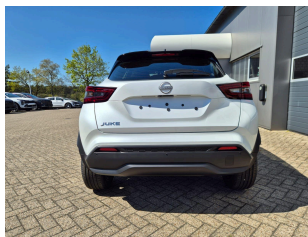

Nissan Juke

1.0 Gasoline 114hp

Gasoline - Manual - 2km - 03/2026

Ref 60206

[All images](#)

Nissan Juke

1.0 Gasoline 114hp

Gasoline - Manual - 2km - 03/2026

Ref 60206

Description

Make	Nissan
Model	Juke
Description	1.0 Gasoline 114hp
Mileage	2 km
Type	Passenger car
Body type	SUV / Off-Road
Doors	5
Seats	5
Exterior color	White
Interior color	Black
Upholstery	Part leather