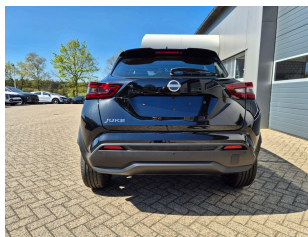

Nissan Juke

N-Connecta 1.0 Gasoline 114hp

Gasoline - Manual - 2km - 06/2026

Ref 63902

[All images](#)

Nissan Juke

N-Connecta 1.0 Gasoline 114hp

Gasoline - Manual - 2km - 06/2026

Ref 63902

Description

Make	Nissan
Model	Juke
Description	N-Connecta 1.0 Gasoline 114hp
Mileage	2 km
Type	Passenger car
Body type	SUV / Off-Road
Doors	5
Seats	5
Exterior color	Black
Interior color	Black
Upholstery	Part leather