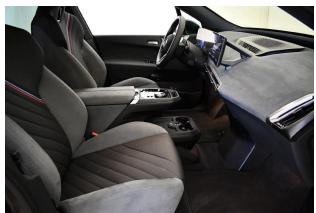

BMW IX

iX xDrive60 xDrive M Sport Elektro 544hp xDrive

Electric - Automatic - 11083km - 04/2025

Ref 63565

[All images](#)