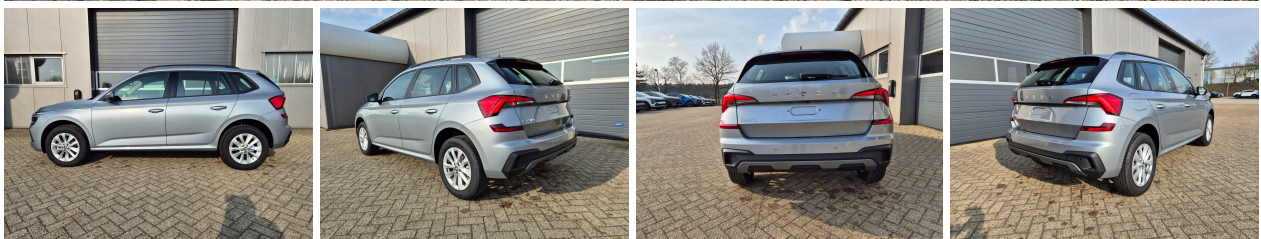

Skoda Kamiq

Selection 1.0 Gasoline 116hp DSG

Gasoline - Automatic - 2km - 06/2026

Ref 63170

[All images](#)

Skoda Kamiq

Selection 1.0 Gasoline 116hp DSG

Gasoline - Automatic - 2km - 06/2026

Ref 63170

Description

Make	Skoda
Model	Kamiq
Description	Selection 1.0 Gasoline 116hp DSG
Mileage	2 km
Type	Passenger car
Body type	SUV / Off-Road
Doors	5
Seats	5
Exterior color	Silver
Interior color	Black
Upholstery	Cloth

Technical

Fuel type	Gasoline	Gears	1
Gearbox	Automatic	Cylinders	0
Cylinder capacity	999 cc	Horse power	116 hp
Power KW	85 kw		
Drive train	Front		

Dimensions

Weight empty	1255 kg	Weight max	1746 kg
--------------	---------	------------	---------