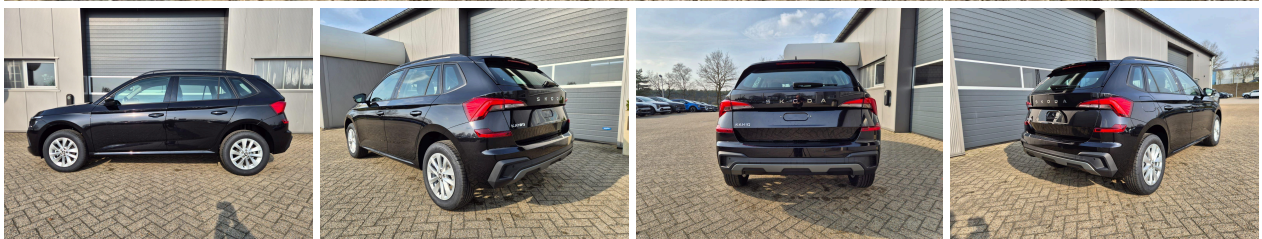

# Skoda Kamiq

## Selection 1.0 Gasoline 116hp DSG

Gasoline - Automatic - 2km - 06/2026

Ref 63165

[All images](#)

### Description

|                |                                  |
|----------------|----------------------------------|
| Make           | Skoda                            |
| Model          | Kamiq                            |
| Description    | Selection 1.0 Gasoline 116hp DSG |
| Mileage        | 2 km                             |
| Type           | Passenger car                    |
| Body type      | SUV / Off-Road                   |
| Doors          | 5                                |
| Seats          | 5                                |
| Exterior color | Black                            |
| Interior color | Black                            |
| Upholstery     | Cloth                            |