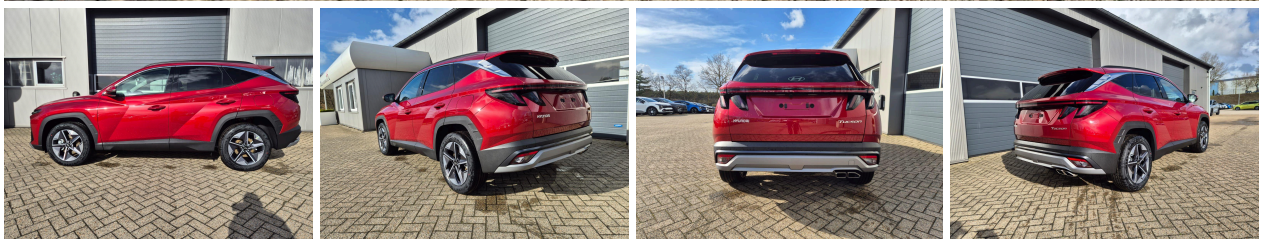

Hyundai Tucson

1.6 Gasoline 150hp

Gasoline - Automatic - 2km - 01/2026

Ref 61548

[All images](#)

Hyundai Tucson

1.6 Gasoline 150hp

Gasoline - Automatic - 2km - 01/2026

Ref 61548

Description

Make	Hyundai
Model	Tucson
Description	1.6 Gasoline 150hp
Mileage	2 km
Type	Passenger car
Body type	SUV / Off-Road
Doors	5
Seats	5
Exterior color	Red
Interior color	Black
Upholstery	Part leather