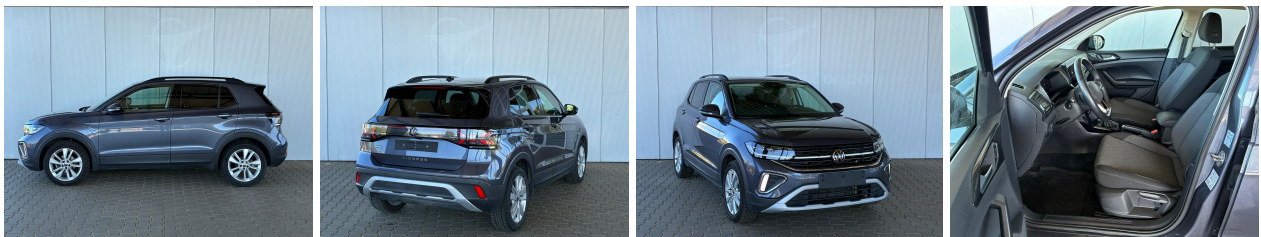

Volkswagen T-Cross

Life 1.0 TSI DSG

Gasoline - Automatic - 25731km - 03/2025

Ref 61432

[All images](#)

Volkswagen T-Cross

Life 1.0 TSI DSG

Gasoline - Automatic - 25731km - 03/2025

Ref 61432

Description

Make	Volkswagen
Model	T-Cross
Description	Life 1.0 TSI DSG
Mileage	25731 km
Type	Passenger car
Body type	SUV / Off-Road
Doors	5
Seats	5
Exterior color	Grey
Interior color	Grey
Upholstery	Cloth

Technical

Fuel type	Gasoline	Gears	7
Gearbox	Automatic	Cylinders	0
Cylinder capacity	999 cc	Horse power	116 hp
Power KW	85 kw		
Drive train	Front		

Dimensions

Weight empty	1365 kg
--------------	---------