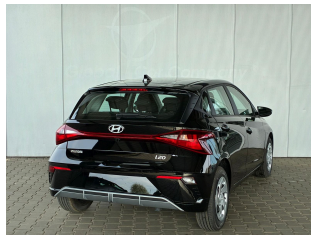

Hyundai i20

Comfort 1.0L T-GDi (998cc) 7DCT

Gasoline - Automatic - 15km - 04/2026

Ref 60664

[All images](#)

Hyundai i20

Comfort 1.0L T-GDi (998cc) 7DCT

Gasoline - Automatic - 15km - 04/2026

Ref 60664

Description

Make	Hyundai
Model	i20
Description	Comfort 1.0L T-GDi (998cc) 7DCT
Mileage	15 km
Type	Passenger car
Body type	Hatchback
Doors	5
Seats	5
Exterior color	Black
Interior color	Grey
Upholstery	Cloth