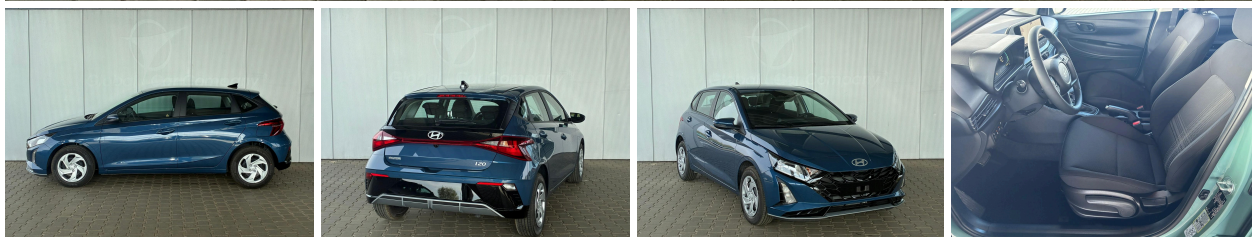

Hyundai i20

Comfort 1.0 T-GDi 7DCT

Gasoline - Automatic - 15km - 04/2026

Ref 60363

[All images](#)

Hyundai i20

Comfort 1.0 T-GDi 7DCT

Gasoline - Automatic - 15km - 04/2026

Ref 60363

Description

Make	Hyundai
Model	i20
Description	Comfort 1.0 T-GDi 7DCT
Mileage	15 km
Type	Passenger car
Body type	Hatchback
Doors	5
Seats	5
Exterior color	Blue
Interior color	Grey
Upholstery	Cloth

Technical

Fuel type	Gasoline	Gears	7
Gearbox	Automatic	Cylinders	0
Cylinder capacity	998 cc	Horse power	90 hp
Power KW	66 kw		
Drive train	Front		

Dimensions

Weight empty	1195 kg
--------------	---------