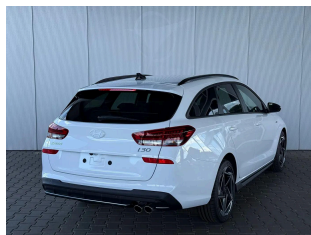

Hyundai i30

N-Line 1.5 T-GDI Mild Hybrid (mHEV) DCT

Gasoline - Automatic - 15km - 11/2025

Ref 55662

[All images](#)

Hyundai i30

N-Line 1.5 T-GDI Mild Hybrid (mHEV) DCT

Gasoline - Automatic - 15km - 11/2025

Ref 55662

Description

Make	Hyundai
Model	i30
Description	N-Line 1.5 T-GDI Mild Hybrid (mHEV) DCT
Mileage	15 km
Type	Passenger car
Body type	Break / Station wagon
Doors	5
Seats	5
Exterior color	White
Interior color	Grey
Upholstery	Cloth