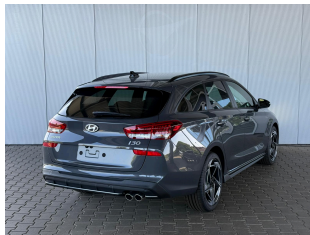

Hyundai i30

N-Line 1.5L T-GDI Mild Hybrid (mHEV) DCT

Electric - Automatic - 15km - 11/2025

Ref 54934

[All images](#)

Hyundai i30

N-Line 1.5L T-GDI Mild Hybrid (mHEV) DCT

Electric - Automatic - 15km - 11/2025

Ref 54934

Description

Make	Hyundai
Model	i30
Description	N-Line 1.5L T-GDI Mild Hybrid (mHEV) DCT
Mileage	15 km
Type	Passenger car
Body type	Break / Station wagon
Doors	5
Seats	5
Exterior color	Grey
Interior color	Other
Upholstery	Other