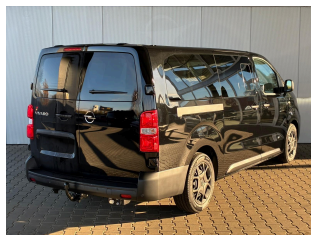

Opel Vivaro

Kombi XL 2.0 Diesel Automatic 177 PS

Diesel - Automatic - 15km - 10/2025

Ref 53585

[All images](#)

Opel Vivaro

Kombi XL 2.0 Diesel Automatic 177 PS

Diesel - Automatic - 15km - 10/2025

Ref 53585

Description

Make	Opel
Model	Vivaro
Description	Kombi XL 2.0 Diesel Automatic 177 PS
Mileage	15 km
Type	Passenger car
Body type	Van
Doors	6
Seats	9
Exterior color	Black
Interior color	Grey
Upholstery	Cloth

Technical

Fuel type	Diesel	Gears	8
Gearbox	Automatic	Cylinders	0
Cylinder capacity	1997 cc	Horse power	177 hp
Power KW	130 kw		
Drive train	Front		

Dimensions

Weight empty	2120 kg
--------------	---------

Opel Vivaro

Kombi XL 2.0 Diesel Automatic 177 PS

Diesel - Automatic - 15km - 10/2025

Ref 53585

Registration and Warranty

First Registration 23-10-2025

Warranty start 23-10-2025

Options