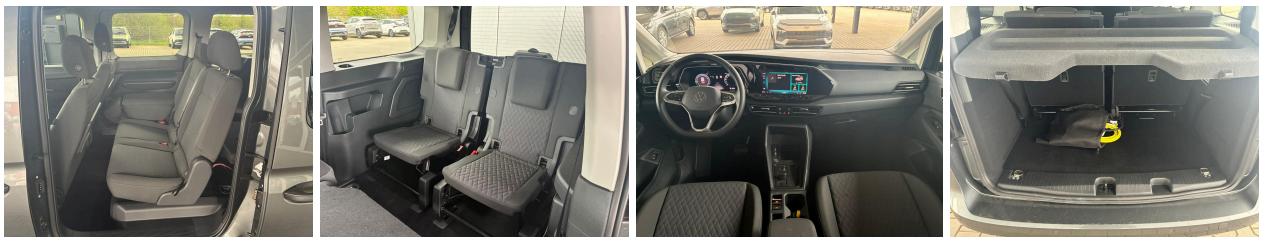

Volkswagen Caddy

Life 1.5 eHybrid Plug-in Hybrid 150 PS

Plug-in Hybrid Gasoline - Automatic - 15km -

Ref 65170

[All images](#)