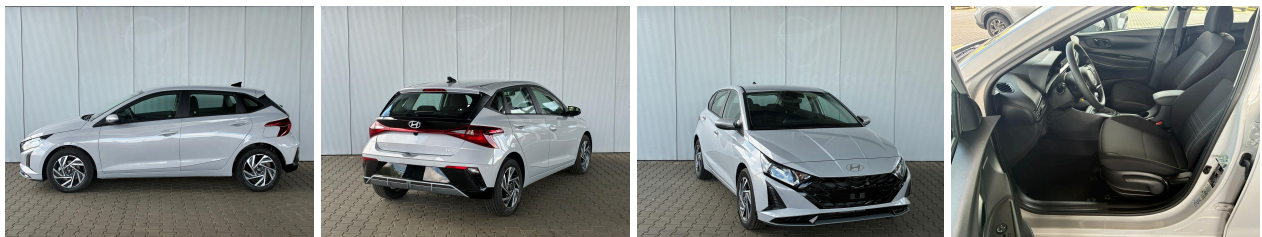

Hyundai i20

Wave 1.0 T-GDI (998cc) DCT

Gasoline - Automatic - 15km - 04/2026

Ref 62278

[All images](#)

Hyundai i20

Wave 1.0 T-GDI (998cc) DCT

Gasoline - Automatic - 15km - 04/2026

Ref 62278

Description

Make	Hyundai
Model	i20
Description	Wave 1.0 T-GDI (998cc) DCT
Mileage	15 km
Type	Passenger car
Body type	Sedan
Doors	5
Seats	5
Exterior color	Grey
Interior color	Grey
Upholstery	Cloth

Technical

Fuel type	Gasoline	Gears	7
Gearbox	Automatic	Cylinders	0
Cylinder capacity	998 cc	Horse power	90 hp
Power KW	66 kw		
Drive train	Front		

Dimensions

Weight empty	1212 kg
--------------	---------