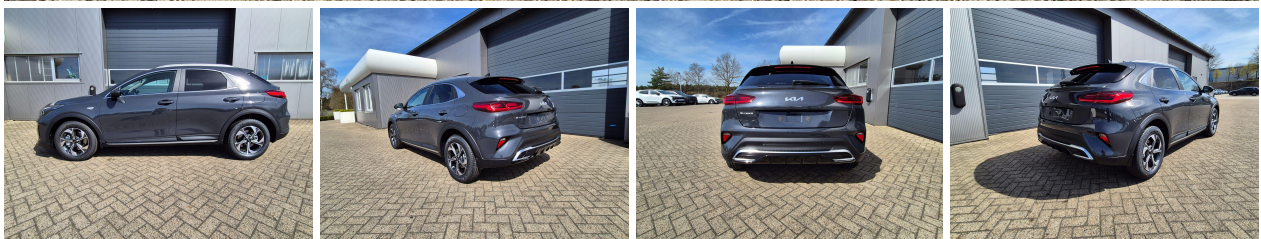

Kia Xceed

1.6 Gasoline 150hp

Gasoline - Automatic - 2km - 03/2026

Ref 61998

[All images](#)

Kia Xceed

1.6 Gasoline 150hp

Gasoline - Automatic - 2km - 03/2026

Ref 61998

Description

Make	Kia
Model	Xceed
Description	1.6 Gasoline 150hp
Mileage	2 km
Type	Passenger car
Body type	SUV / Off-Road
Doors	5
Seats	5
Exterior color	Grey
Interior color	Black
Upholstery	Cloth

Technical

Fuel type	Gasoline	Gears	1
Gearbox	Automatic	Cylinders	0
Cylinder capacity	1598 cc	Horse power	150 hp
Power KW	110 kw		
Drive train	Front		

Dimensions

Weight empty	1419 kg
--------------	---------