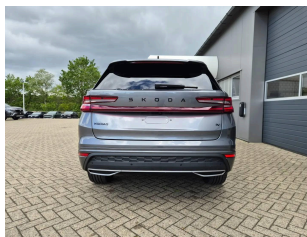

Skoda Kodiaq

1.5 Hybrid 204hp DSG

Hybrid Electric/Gasoline - Automatic - 2km - 05/2026

Ref 61817

[All images](#)

Skoda Kodiaq

1.5 Hybrid 204hp DSG

Hybrid Electric/Gasoline - Automatic - 2km - 05/2026

Ref 61817

Description

Make	Skoda
Model	Kodiaq
Description	1.5 Hybrid 204hp DSG
Mileage	2 km
Type	Passenger car
Body type	SUV / Off-Road
Doors	5
Seats	5
Exterior color	Grey
Interior color	Other
Upholstery	Alcantara