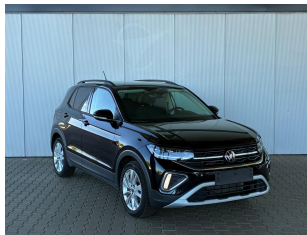

Volkswagen T-Cross

Life 1.0 TSI DSG

Gasoline - Automatic - 26400km - 02/2025

Ref 61271

[All images](#)

Volkswagen T-Cross

Life 1.0 TSI DSG

Gasoline - Automatic - 26400km - 02/2025

Ref 61271

Description

Make	Volkswagen
Model	T-Cross
Description	Life 1.0 TSI DSG
Mileage	26400 km
Type	Passenger car
Body type	SUV / Off-Road
Doors	5
Seats	5
Exterior color	Black
Interior color	Grey
Upholstery	Cloth