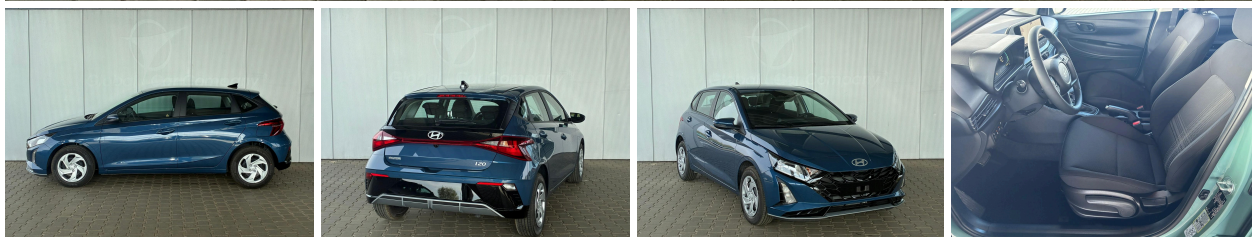

# Hyundai i20

## Comfort 1.0 T-GDi 7DCT

Gasoline - Automatic - 15km - 04/2026

Ref 60668

[All images](#)

### Description

Make	Hyundai
Model	i20
Description	Comfort 1.0 T-GDi 7DCT
Mileage	15 km
Type	Passenger car
Body type	Compact / Citycar
Doors	5
Seats	5
Exterior color	Blue
Interior color	Grey
Upholstery	Cloth