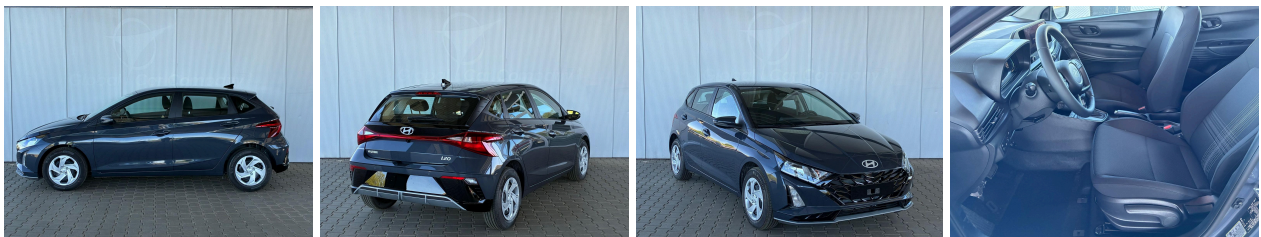

Hyundai i20

Comfort 1.0 T-GDi 7DCT

Gasoline - Automatic - 15km - 03/2026

Ref 60666

[All images](#)

Hyundai i20

Comfort 1.0 T-GDi 7DCT

Gasoline - Automatic - 15km - 03/2026

Ref 60666

Description

Make	Hyundai
Model	i20
Description	Comfort 1.0 T-GDi 7DCT
Mileage	15 km
Type	Passenger car
Body type	Hatchback
Doors	5
Seats	5
Exterior color	Grey
Interior color	Grey
Upholstery	Cloth

Technical

Fuel type	Gasoline	Gears	7
Gearbox	Automatic	Cylinders	0
Cylinder capacity	998 cc	Horse power	90 hp
Power KW	66 kw		
Drive train	Front		

Dimensions

Weight empty	1195 kg
--------------	---------