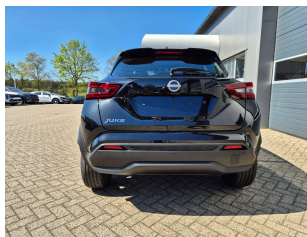

Nissan Juke

1.0 Gasoline 114hp

Gasoline - Manual - 2km - 03/2026

Ref 60208

[All images](#)

Nissan Juke

1.0 Gasoline 114hp

Gasoline - Manual - 2km - 03/2026

Ref 60208

Description

Make	Nissan
Model	Juke
Description	1.0 Gasoline 114hp
Mileage	2 km
Type	Passenger car
Body type	SUV / Off-Road
Doors	5
Seats	5
Exterior color	Black
Interior color	Black
Upholstery	Part leather