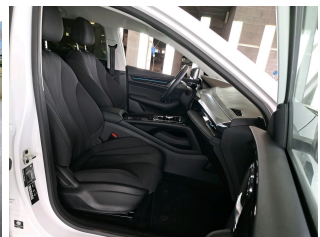

MG MG5

Comfort 61 kWh 156 hp

Electric - Automatic - 27206km - 06/2024

Ref 59172

[All images](#)