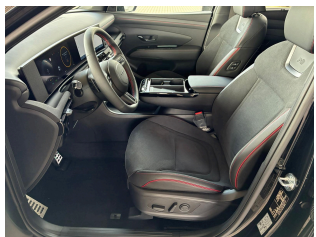

Hyundai Tucson

N-Line x HEV 2WD Automatik

Hybrid Electric/Gasoline - Automatic - 15km - 04/2026

Ref 59077

[All images](#)

Hyundai Tucson

N-Line x HEV 2WD Automatik

Hybrid Electric/Gasoline - Automatic - 15km - 04/2026

Ref 59077

Description

Make	Hyundai
Model	Tucson
Description	N-Line x HEV 2WD Automatik
Mileage	15 km
Type	Passenger car
Body type	SUV / Off-Road
Doors	5
Seats	5
Exterior color	Grey
Interior color	Grey
Upholstery	Alcantara