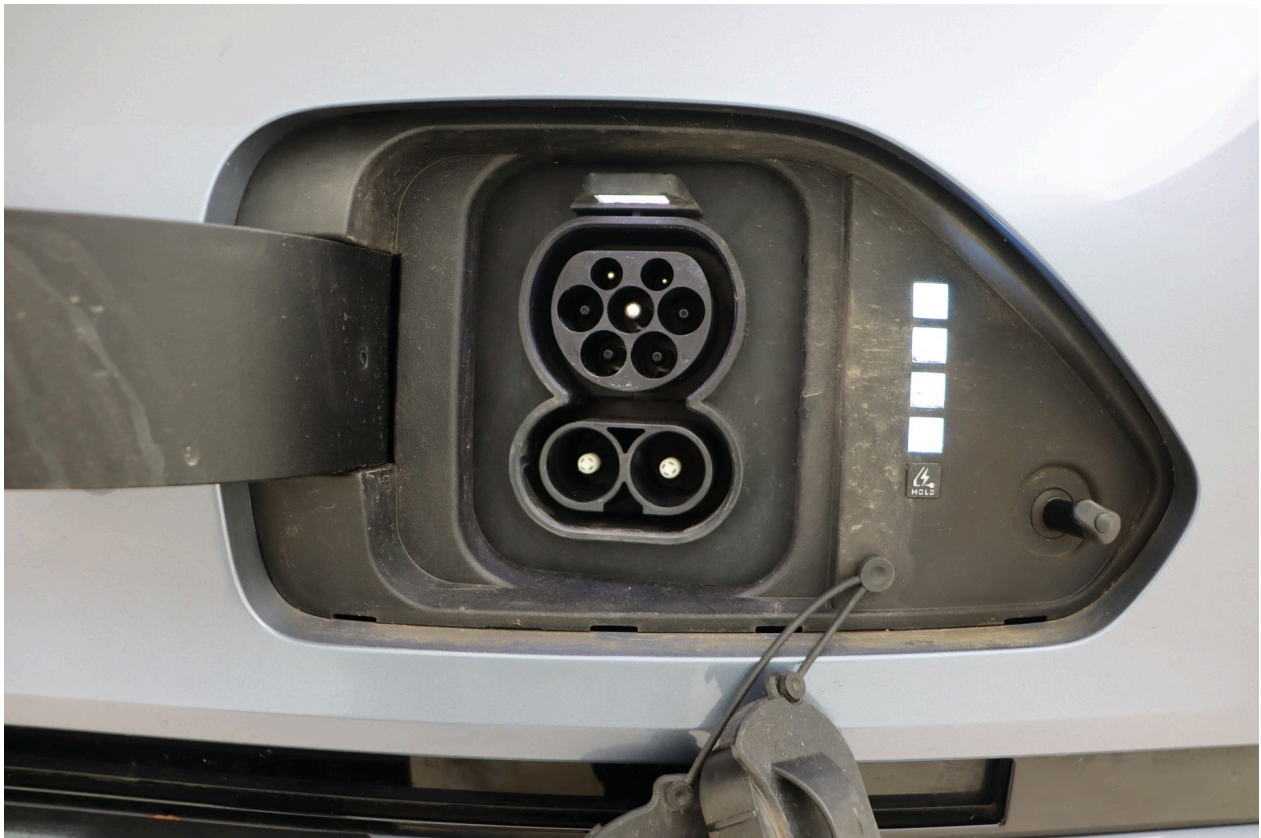

Alloy wheels
Tires all season
Metallic color
Heat pump

Hyundai Kona

Shine 65kWh 214 hp

Electric - Automatic - 17261km - 07/2024

Ref 55414

Equipment

Image gallery

BATTERY CERTIFICATE PREVIEW